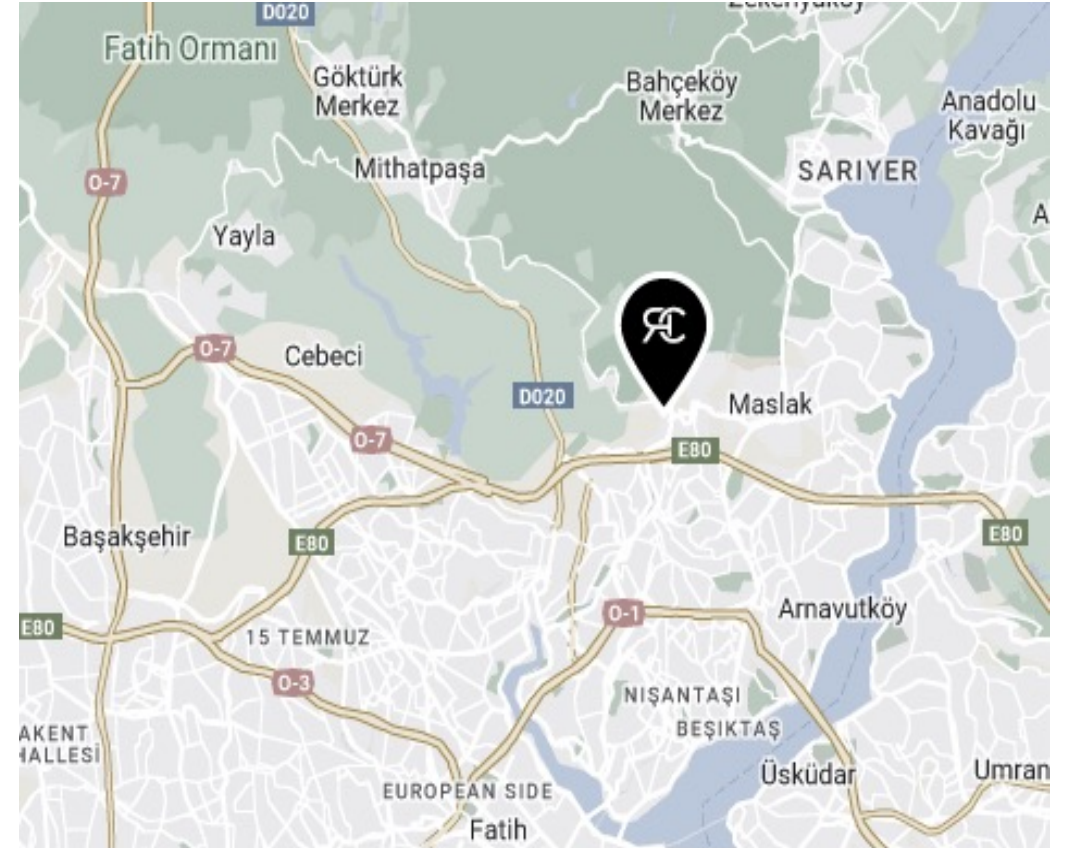

# LOCATION

- Walking Distance to Vadistanbul Shopping Mall and Havaray Station
- The hotel is located across the Ali Samiyen Nef Stadium district, one of the most important sports fields in Istanbul. It is located only 10 mn Away from Maslak and Levent , the most important business districts of Istanbul and closed to Volkswagen Arena, UNIQ Istanbul,the city center.
- Nestled on the foothills of Vadistanbul Park which includes the Ataturk Arboretum, Belgrade Forest, and Gokturk Ponds National Park.
- The hotel is located 25 km from Istanbul's new airport.